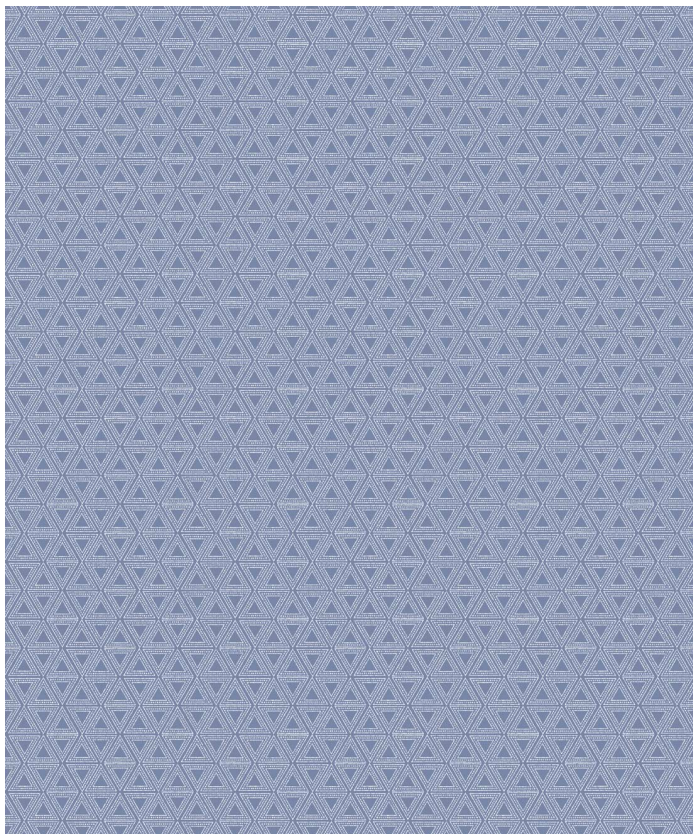

MAEVE OLIVER

Triangles Wallpaper

The Triangles wallpaper from Maeve Oliver's Sabi Sands collection features tessellating white triangles over a range of colored backgrounds that will enhance your interiors without overwhelming the space. Triangles are a symbol of strength, unity and the balance of all things. Add structure and harmony to your interior through the use of one of the world's most prolific symbols. Available in five colorways to suit a range of interiors.

ROLL DIMENSIONS	24" (61.5cm) x 33ft (10.05m)
MATERIAL/BASE	Matte Non-Woven
PATTERN REPEAT	4" (10cm)
PATTERN MATCH	Straight Match
FINISH	Pre-trimmed Butt Join
CLEANABILITY	Spongeable
USAGE	Domestic & Commercial