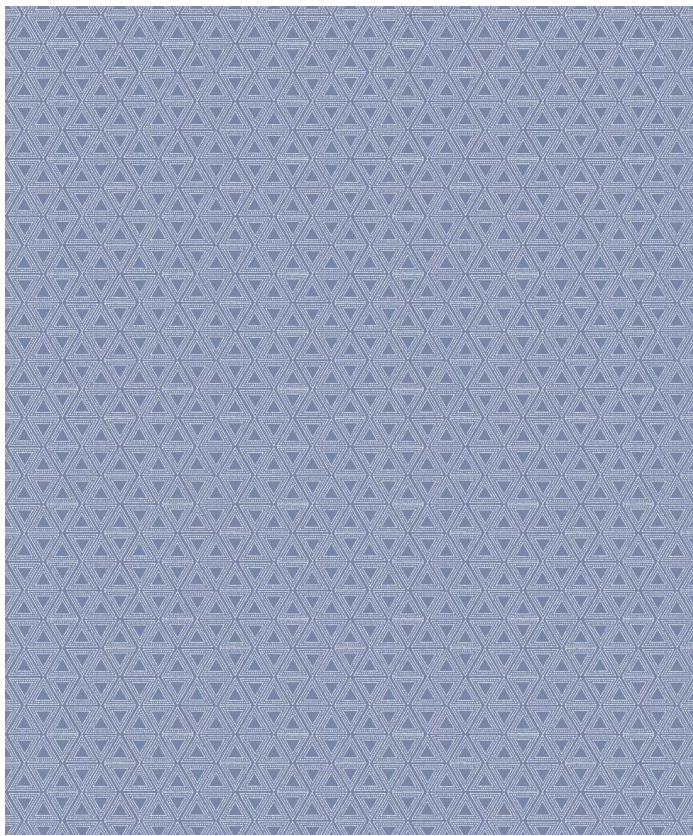

MAEVE OLIVER

Triangles Wallpaper

The Triangles wallpaper from Maeve Oliver's Sabi Sands collection features tessellating white triangles over a range of colored backgrounds that will enhance your interiors without overwhelming the space. Triangles are a symbol of strength, unity and the balance of all things. Add structure and harmony to your interior through the use of one of the world's most prolific symbols. Available in five colorways to suit a range of interiors.

ROLL DIMENSIONS	24" (61.5cm) x 33ft (10.05m)
MATERIAL/BASE	Matte Non-Woven
PATTERN REPEAT	4" (10cm)
PATTERN MATCH	Straight Match
FINISH	Pre-trimmed Butt Join
CLEANABILITY	Spongeable
USAGE	Domestic & Commercial