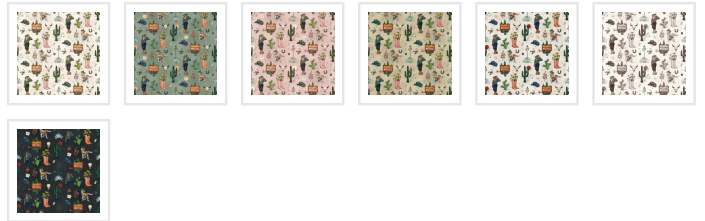

MILTON & KING STUDIO

Trail Tales Wallpaper

Trail Tales wallpaper is an evocative design that captures the very essence of exploration and adventure. The rugged, untamed trails and wide-open skies are filled with untold beauty, and this design perfectly captures the spirit of exploration and the challenges and serenity of a journey through these winding landscapes. Perfect for those who cherish adventure and the wonders of the wild frontier.

ROLL DIMENSIONS	24" (61.5cm) x 33ft (10.05m)
PATTERN REPEAT	12" (30.8cm)
PATTERN MATCH	Straight Match
FINISH	Pre-trimmed Butt Join
CLEANABILITY	Washable
USAGE	Domestic & Commercial
PRODUCT CODE	MKS017

BATCHING & DELIVERY

- **Note:** Samples of this wallpaper are provided for review of the material, pattern scale and print technique – they are not intended to be used for color matching purposes. There can be slight shifts in color between runs, so your wallpaper may vary slightly from sample coloring.
- Please ensure that you order the correct amount as we do not guarantee that rolls printed in different batches will be an exact match.
- All Milton & King orders are printed and shipped with love from Dallas, Texas.
- Industry leading production times on all orders.