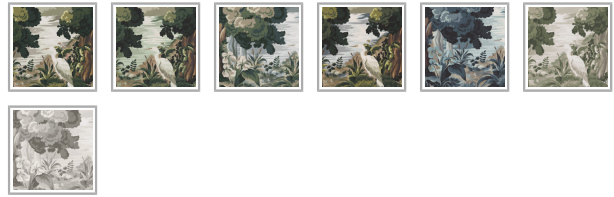

ROLL DIMENSIONS	24" (61.5cm) x 33ft (10.05m)
MATERIAL/BASE	Matte Non-woven
PATTERN REPEAT	Repeats Horizontally Every 3 Panels
PATTERN MATCH	Straight Match
FINISH	Pre-trimmed Butt Join
CLEANABILITY	Spongeable
USAGE	Domestic & Commercial
APPLICATION	Paste The Wall
REMOVAL	Strippable

SUSTAINABILITY

- Made to order within 5-7 business days using the latest eco-friendly printing tech. That means no over-production and waste like regular wallpaper brands.
- Our PVC Free wallpaper base is sourced from sustainably managed forests.
- We print all wallpapers using odorless water-based ink. GREENGUARD GOLD Certified to standards for low chemical emissions into indoor air.
- Milton & King's wallpapers are of the highest quality, are environmentally friendly, and totally 100% vinyl-free.

BATCHING & DELIVERY

- **Note:** Samples of this wallpaper are provided for review of the material, pattern scale and print technique – they are not intended to be used for color matching purposes. There can be slight shifts in color between runs, so your wallpaper may vary slightly from sample coloring.
- Please ensure that you order the correct amount as we do not guarantee that rolls printed in different batches will be an exact match.
- All Milton & King orders are printed and shipped with love from Dallas, Texas.
- Industry leading production times on all orders.

MILTON & KING®

SHOWROOM ADDRESS & OPENING HOURS

Phone: 469.372.5774
900 Dragon Street
Design District
Dallas Texas 75207

Mon to Fri: 9am-5pm
Saturday: Closed
Sunday: Closed

GENERAL ENQUIRIES, ORDER & PRODUCTS

469.372.5774
Mon-Fri: 8am-5pm (CST)
support@miltonandking.com
www.miltonandking.com