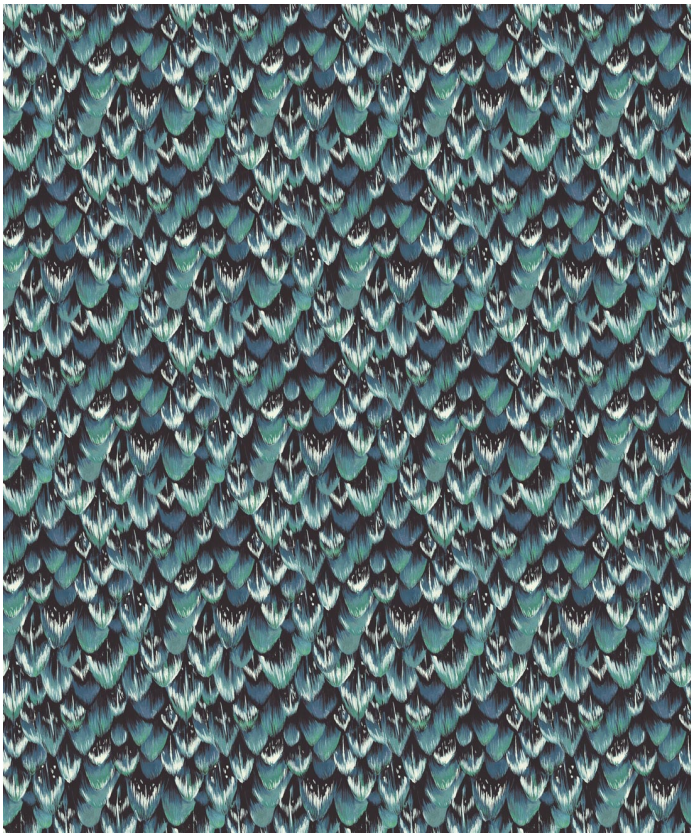

Tail Feather Wallpaper

Tail Feather translates the iridescent beauty of bird plumage into a decorative scalloped pattern. Hand painted in gouache with intricate detailing, the design balances vivid colour with refined neutral tones. Its feathered texture creates movement across the wall, bringing a bold, artistic statement with a sophisticated edge.

SUSTAINABILITY

- Made to order within 5-7 business days using the latest eco-friendly printing tech. That means no over-production and waste like regular wallpaper brands.
- Our PVC Free wallpaper base is sourced from sustainably managed forests.
- We print all wallpapers using odorless water-based ink. GREENGUARD GOLD Certified to standards for low chemical emissions into indoor air.
- Milton & King's wallpapers are of the highest quality, are environmentally friendly, and totally 100% vinyl-free.

BATCHING & DELIVERY

- **Note:** Samples of this wallpaper are provided for review of the material, pattern scale and print technique – they are not intended to be used for color matching purposes. There can be slight shifts in color between runs, so your wallpaper may vary slightly from sample coloring.
- Please ensure that you order the correct amount as we do not guarantee that rolls printed in different batches will be an exact match.
- All Milton & King orders are printed and shipped with love from Dallas, Texas.
- Industry leading production times on all orders.