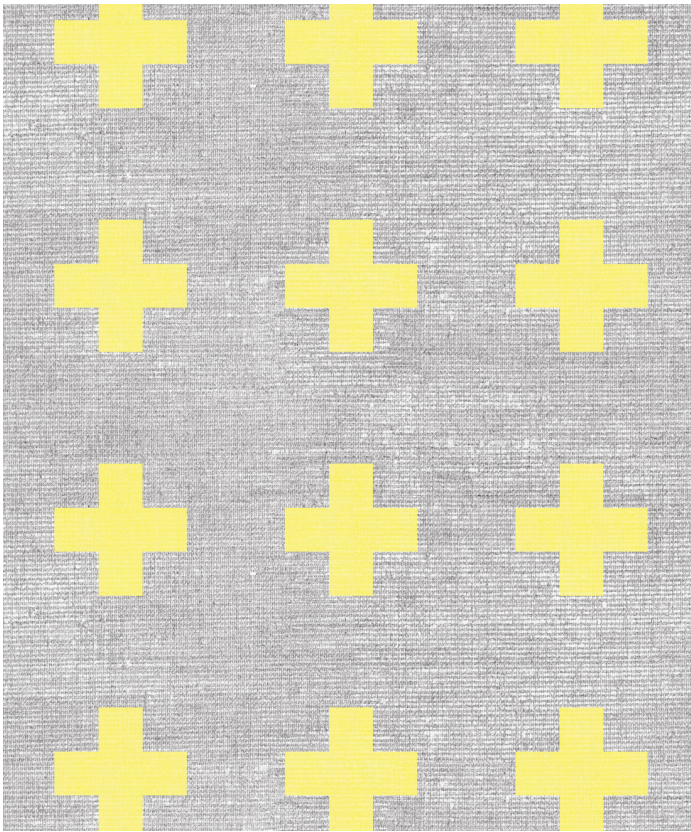

# Swiss Linen Wallpaper

A faux textured Gray wallpaper with colored plus signs. This restful and contemporary wallpaper creates a sanctuary of calm and peace. The perfect wallpaper for a teenagers bedroom or home office.