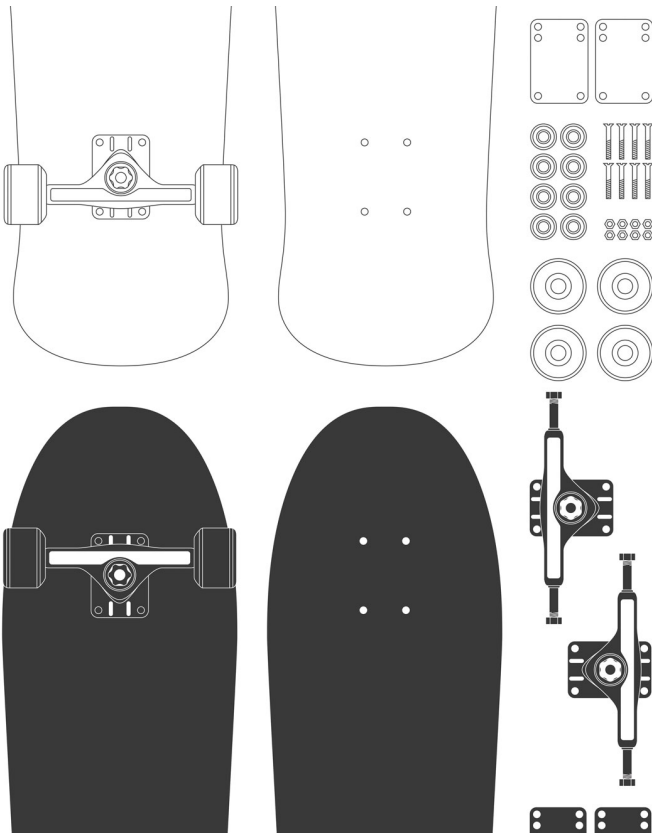

MUFFIN & MANI

Skate or Die Wallpaper

This one is for all the young punks, kickflippin' and 50/50 grinding. The perfect wallpaper for the aspiring Tony Hawk's bedroom. A cool design that will transform a teenagers bedroom.

SUSTAINABILITY

- Made to order within 2-5 days using the latest eco-friendly printing tech. That means no over-production and waste like regular wallpaper brands.
- Our PVC Free wallpaper base is sourced from sustainably managed forests.
- We print all wallpapers using odorless water-based ink. GREENGUARD GOLD Certified to standards for low chemical emissions into indoor air.
- Milton & King's wallpapers are of the highest quality, are environmentally friendly, and totally 100% vinyl-free.

BATCHING & DELIVERY

- **Note:** Samples of this wallpaper are provided for review of the material, pattern scale and print technique – they are not intended to be used for color matching purposes. There can be slight shifts in color between runs, so your wallpaper may vary slightly from sample coloring.
- Please ensure that you order the correct amount as we do not guarantee that rolls printed in different batches will be an exact match.
- All Milton & King orders are printed and shipped with love from Dallas, Texas.
- Industry leading production times on all orders.

SPECIFICATIONS

ROLL DIMENSIONS	24" (61.5cm) x 33ft (10.05m)
PATTERN REPEAT	55" (140cm)
PATTERN MATCH	Straight Match
FINISH	Pre-trimmed Butt Join
CLEANABILITY	Washable
USAGE	Domestic & Commercial
PRODUCT CODE	MM0165W

MILTON & KING

SHOWROOM ADDRESS & OPENING HOURS

Phone: (469) 372 5774   Mon to Fri: 9am-5pm
900 Dragon Street   Saturday: Closed
Dallas Texas 75207   Sunday: Closed

GENERAL ENQUIRIES, ORDER & PRODUCTS

(469) 372 5774
8am – 5pm PST / Mon – Fri
support@miltonandking.com
www.miltonandking.com