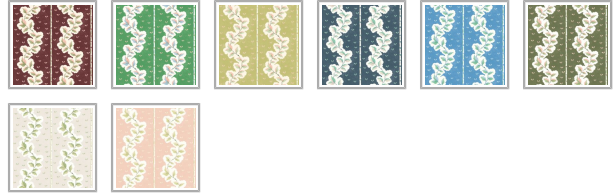

Silk Road Wallpaper

Silk Road is a hand-painted decorative stripe wallpaper that weaves foliage and pattern into a richly detailed design. Leaves and floral motifs flow through the stripe, giving the pattern movement and texture.

ROLL DIMENSIONS	24" (61.5cm) x 33ft (10.05m)
MATERIAL/BASE	Matte Non-woven
PATTERN REPEAT	11.8" (30cm)
PATTERN MATCH	Straight Match
FINISH	Pre-trimmed Butt Join
CLEANABILITY	Spongeable
USAGE	Domestic & Commercial
APPLICATION	Paste The Wall
REMOVAL	Strippable