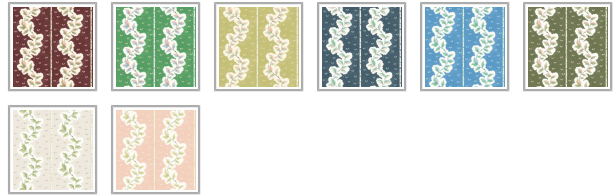

Silk Road Wallpaper

Silk Road is a hand-painted decorative stripe wallpaper that weaves foliage and pattern into a richly detailed design. Leaves and floral motifs flow through the stripe, giving the pattern movement and texture.

ROLL DIMENSIONS	24" (61.5cm) x 33ft (10.05m)
MATERIAL/BASE	Matte Non-woven
PATTERN REPEAT	11.8" (30cm)
PATTERN MATCH	Straight Match
FINISH	Pre-trimmed Butt Join
CLEANABILITY	Spongeable
USAGE	Domestic & Commercial
ADHESIVE	Paste The Wall
REMOVAL	Strippable