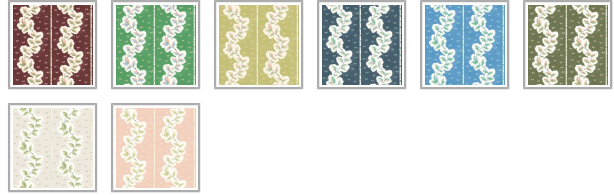

Silk Road Wallpaper

Silk Road is a hand-painted decorative stripe wallpaper that weaves foliage and pattern into a richly detailed design. Leaves and floral motifs flow through the stripe, giving the pattern movement and texture.

ROLL DIMENSIONS	24" (61.5cm) x 33ft (10.05m)
MATERIAL/BASE	Matte Non-woven
PATTERN REPEAT	11.8" (30cm)
PATTERN MATCH	Straight Match
FINISH	Pre-trimmed Butt Join
CLEANABILITY	Spongeable
USAGE	Domestic & Commercial
APPLICATION	Paste The Wall
REMOVAL	Strippable