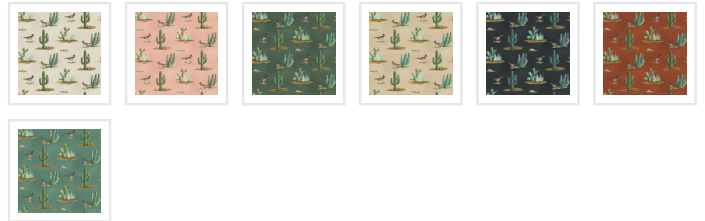

# Roadrunner Wallpaper

Roadrunner wallpaper is a delightfully simple design depicting the vibrant and resilient spirit of the desert and its wildlife. The roadrunner is regarded by some Indigenous cultures as a symbol of exceptionally good luck. Featuring hand painted illustrations of roadrunners, cacti and other desert plants, the design creates a harmonious and engaging scene that will bring the warmth of the desert and the luck of the roadrunner into any space.