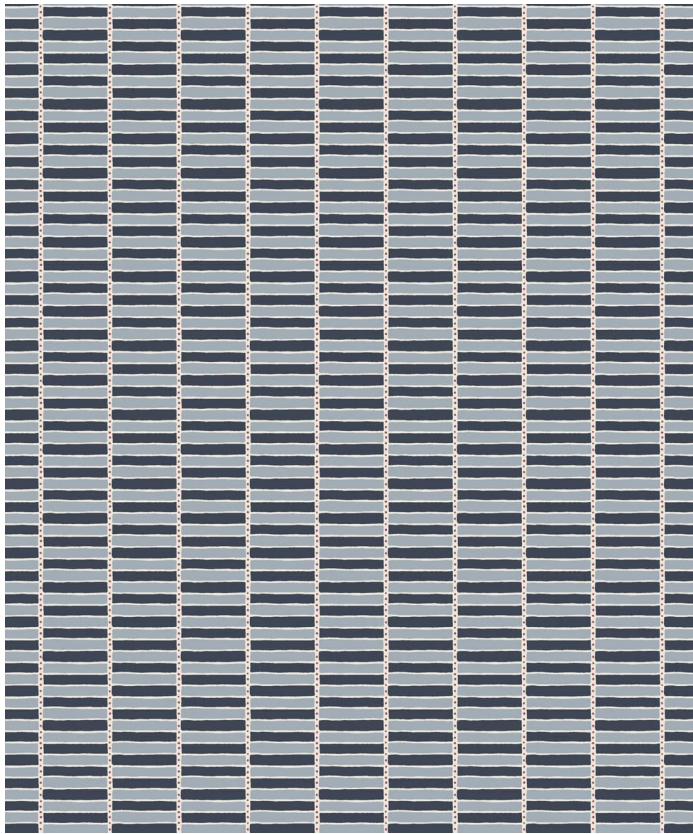

# Rail Wallpaper

Rail pairs clean, structured lines with a subtle hand-drawn quality, striking a balance between order and softness. Its rhythmic nature adds a gentle sense of movement, while the dotted accents introduce quiet detail. Available in an array of colorways, Rail works beautifully in both contemporary and traditional settings, bringing calm structure and versatility to any space.

|                 |                              |
|-----------------|------------------------------|
| ROLL DIMENSIONS | 24" (61.5cm) x 33ft (10.05m) |
| MATERIAL/BASE   | Matte Non-woven              |
| PATTERN REPEAT  | 2.3" (6cm)                   |
| PATTERN MATCH   | Straight Match               |
| FINISH          | Pre-trimmed Butt Join        |
| CLEANABILITY    | Spongeable                   |
| USAGE           | Domestic & Commercial        |