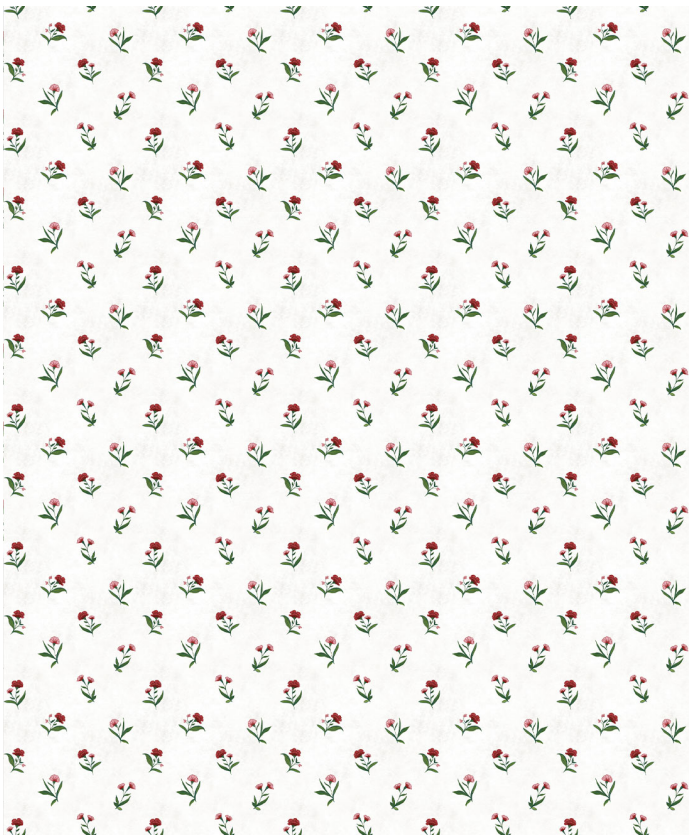

# Posey Wallpaper

Dainty florals dance elegantly across the wall in the Posey wallpaper, creating a sense of movement and grace. The hand-painted flowers are perfect for rooms that need to feel playful and light, while instilling a sense of classic romance. Mix and match with your favourite designs from the Palace Grove collection to create a harmonious sanctuary throughout your entire home. Ideal for anything from powder rooms to living spaces, this simple and stunning design is available in rich, dark hues and light neutrals to suit a range of interior styles.