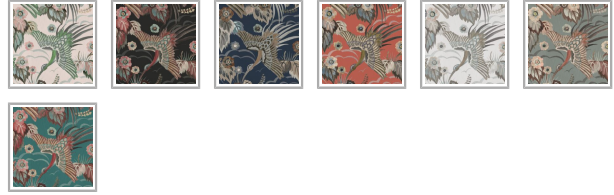

# Paradise Wings Wallpaper

Inspired by the flamboyant Bird of Paradise and the passionate flamenco dance, the Paradise Wings wallpaper captures the vibrancy and spirit of Spain and the warm Mediterranean Sea. The dynamic pattern evokes the energy and movement of dancers, and the large cranes embody freedom and joy. This design brings a lively and free spirited atmosphere to any space, celebrating a rich heritage and natural beauty.