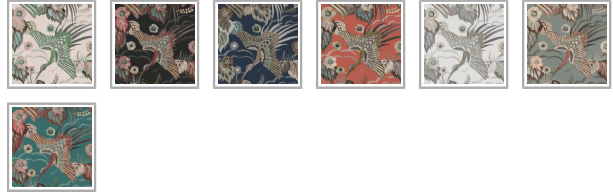

# Paradise Wings Wallpaper

Inspired by the flamboyant Bird of Paradise and the passionate flamenco dance, the Paradise Wings wallpaper captures the vibrancy and spirit of Spain and the warm Mediterranean Sea. The dynamic pattern evokes the energy and movement of dancers, and the large cranes embody freedom and joy. This design brings a lively and free spirited atmosphere to any space, celebrating a rich heritage and natural beauty.