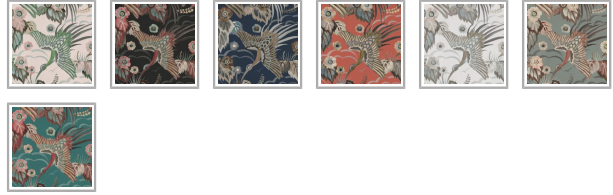

# Paradise Wings Wallpaper

Inspired by the flamboyant Bird of Paradise and the passionate flamenco dance, the Paradise Wings wallpaper captures the vibrancy and spirit of Spain and the warm Mediterranean Sea. The dynamic pattern evokes the energy and movement of dancers, and the large cranes embody freedom and joy. This design brings a lively and free spirited atmosphere to any space, celebrating a rich heritage and natural beauty.