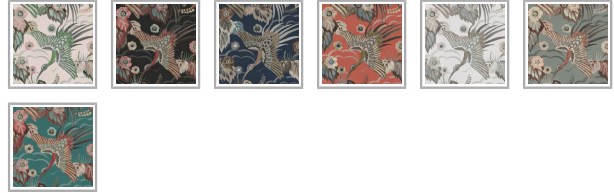

# Paradise Wings Wallpaper

Inspired by the flamboyant Bird of Paradise and the passionate flamenco dance, the Paradise Wings wallpaper captures the vibrancy and spirit of Spain and the warm Mediterranean Sea. The dynamic pattern evokes the energy and movement of dancers, and the large cranes embody freedom and joy. This design brings a lively and free spirited atmosphere to any space, celebrating a rich heritage and natural beauty.