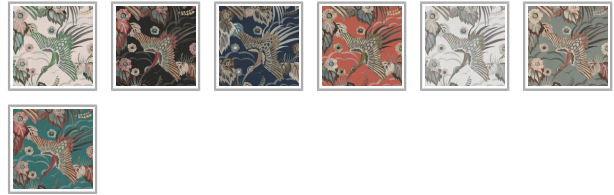

# Paradise Wings Wallpaper

Inspired by the flamboyant Bird of Paradise and the passionate flamenco dance, the Paradise Wings wallpaper captures the vibrancy and spirit of Spain and the warm Mediterranean Sea. The dynamic pattern evokes the energy and movement of dancers, and the large cranes embody freedom and joy. This design brings a lively and free spirited atmosphere to any space, celebrating a rich heritage and natural beauty.