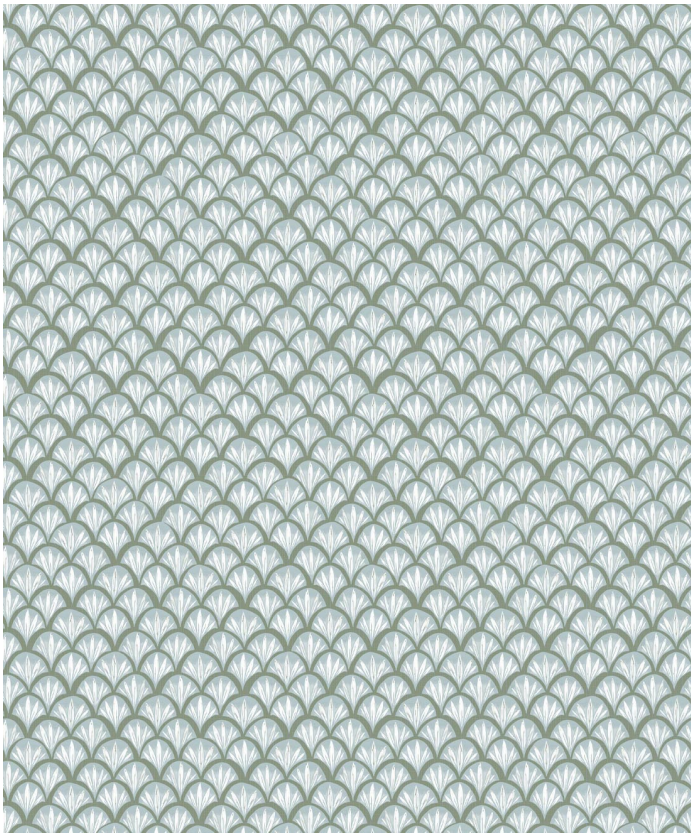

# Moon Waves Wallpaper

The Moon Waves wallpaper is a petite rendition of a scallop motif, elegantly portraying the moon's dance on the tips of ocean waves, creating a mesmerizing nocturnal ambiance. Embrace the allure of this small-scale design, inviting the soothing lunar rhythms into your space. Available in five fresh colours to match a myriad of interior styles.

ROLL DIMENSIONS	24" (61.5cm) x 33ft (10.05m)
MATERIAL/BASE	Matte Non-Woven
PATTERN REPEAT	24" (61.5cm)
PATTERN MATCH	Straight Match
FINISH	Pre-trimmed Butt Join
CLEANABILITY	Spongeable
USAGE	Domestic & Commercial