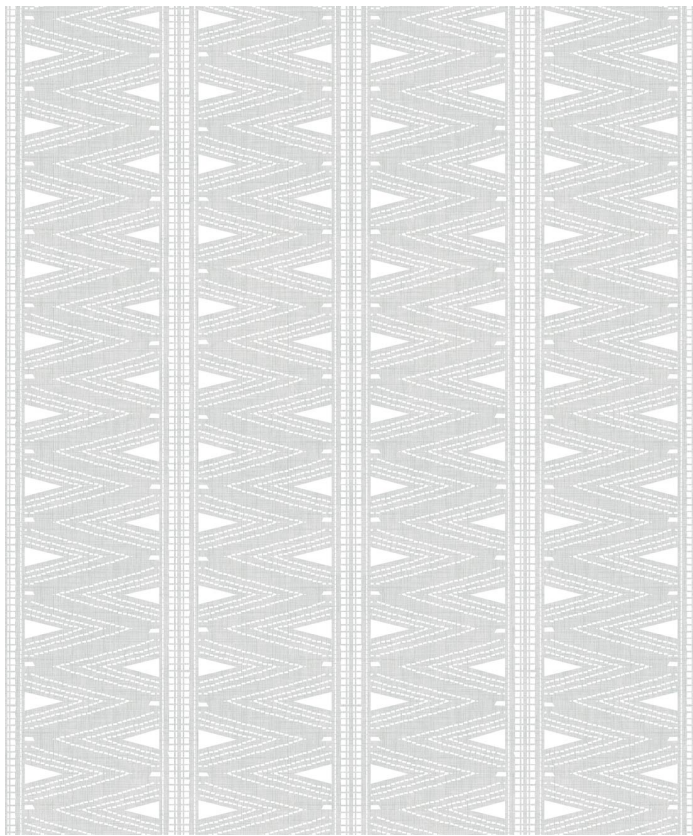

LA SEMILLA CASA

Mojave Village Wallpaper

Embark on a cultural journey with La Semilla Casa's Mojave Village wallpaper, inspired by the indigenous spirit of the Mojave landscape. This heartfelt tribute stands as an homage to the enduring legacy and resilient heritage of Arizona, California and Mexico. Available in six stunning colorways to suit a range of interiors.

ROLL DIMENSIONS	24" (61.5cm) x 33ft (10.05m)
PATTERN REPEAT	20.3" (51.5cm)
PATTERN MATCH	Straight Match
FINISH	Pre-trimmed Butt Join
CLEANABILITY	Washable
USAGE	Domestic & Commercial
PRODUCT CODE	LSC009