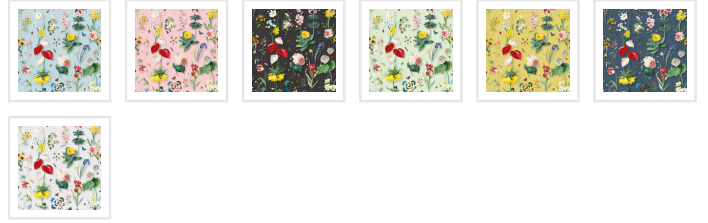

KINGDOM HOME

Jolie Wallpaper

Jolie Wallpaper is a Spring floral wallpaper reminiscent of classic French opulence and brings a splash of color and a seasonal flare to any interior, year-round. Inspired by the beauty of spring, this design features an assemblage of perfect blooms that looks perfectly primed to be picked off your walls.