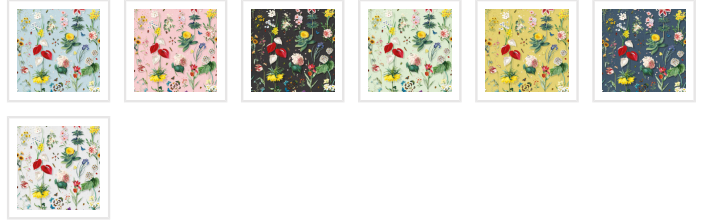

KINGDOM HOME

Jolie Wallpaper

Jolie Wallpaper is a Spring floral wallpaper reminiscent of classic French opulence and brings a splash of color and a seasonal flare to any interior, year-round. Inspired by the beauty of spring, this design features an assemblage of perfect blooms that looks perfectly primed to be picked off your walls.

ROLL DIMENSIONS	24" (61.5cm) x 33ft (10.05m)
PATTERN REPEAT	40.2" (102 cm)
PATTERN MATCH	Straight Match
FINISH	Pre-trimmed Butt Join
CLEANABILITY	Washable
USAGE	Domestic & Commercial
PRODUCT CODE	KH145