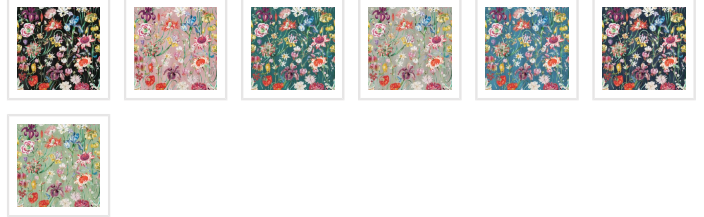

ROLL DIMENSIONS	24" (61.5cm) x 33ft (10.05m)
PATTERN REPEAT	36" (91.4cm)
PATTERN MATCH	Straight Match
FINISH	Pre-trimmed Butt Join
CLEANABILITY	Washable
USAGE	Domestic & Commercial
PRODUCT CODE	KH153

SUSTAINABILITY

- Made to order within 2-5 days using the latest eco-friendly printing tech. That means no over-production and waste like regular wallpaper brands.
- Our PVC Free wallpaper base is sourced from sustainably managed forests.
- We print all wallpapers using odorless water-based ink. GREENGUARD GOLD Certified to standards for low chemical emissions into indoor air.
- Milton & King's wallpapers are of the highest quality, are environmentally friendly, and totally 100% vinyl-free.

BATCHING & DELIVERY

- **Note:** Samples of this wallpaper are provided for review of the material, pattern scale and print technique – they are not intended to be used for color matching purposes. There can be slight shifts in color between runs, so your wallpaper may vary slightly from sample coloring.
- Please ensure that you order the correct amount as we do not guarantee that rolls printed in different batches will be an exact match.
- All Milton & King orders are printed and shipped with love from Dallas, Texas.
- Industry leading production times on all orders.

MILTON & KING

SHOWROOM ADDRESS & OPENING HOURS

Phone: 469.372.5774
900 Dragon Street
Design District
Dallas Texas 75207

Mon to Fri: 9am-5pm
Saturday: Closed
Sunday: Closed

GENERAL ENQUIRIES, ORDER & PRODUCTS

469.372.5774
Mon-Fri: 8am-5pm (CST)
support@miltonandking.com
www.miltonandking.com