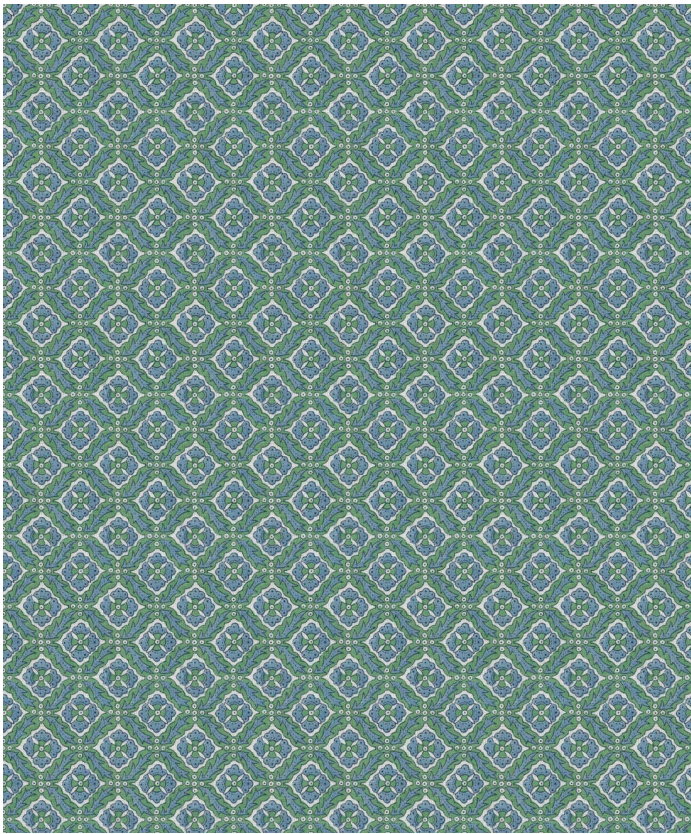

# Istanbul Wallpaper

Inspired by traditional tiles from the Ottoman Empire, the Istanbul print is a bold, geometric design available in two stunning shades. Originally printed on linen using traditional block-printing techniques, the design has been transformed into a unique and timeless wallpaper that would add a wonderful pop of interest to a walk-in pantry or bathroom.