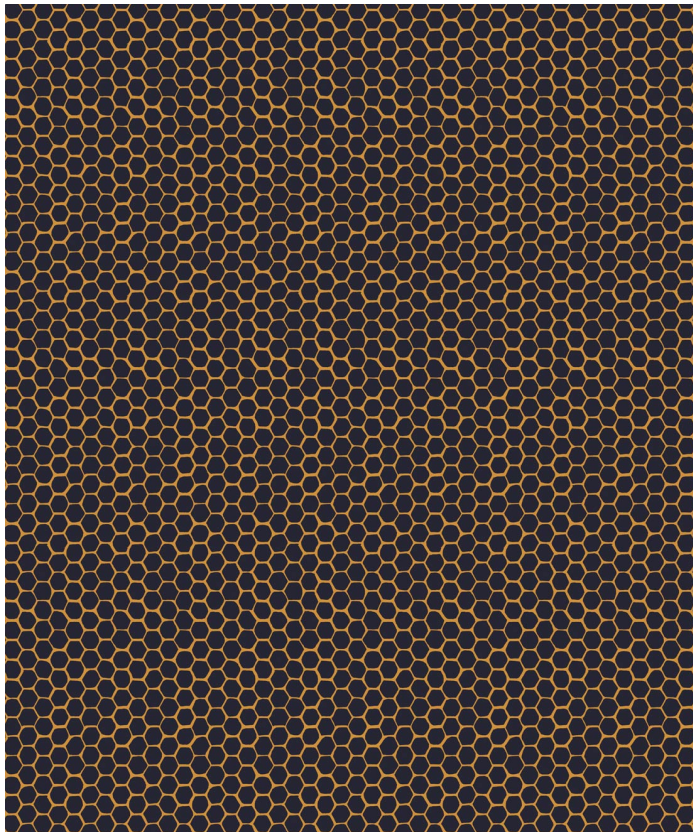

# Honeycomb Geo Wallpaper

The modern yet timeless Honeycomb Geo wallpaper is a natural hand-drawn interpretation of the bees' home; their honeybee comb and the hexagonal prisms of golden wax they impressively and prolifically build. This simple, yet bold and sophisticated, geometric pattern is a more relaxed take on the structured lines created by these fascinating and the talented little bee and serves as a wonderfully simplistic design to coordinate with the other similarly-themed wallpaper in this collection.

ROLL DIMENSIONS	24" (61.5cm) x 33ft (10.05m)
MATERIAL/BASE	Matte Non-Woven
PATTERN REPEAT	8.6" (22cm)
PATTERN MATCH	Straight Match
FINISH	Pre-trimmed Butt Join
CLEANABILITY	Spongeable
USAGE	Domestic & Commercial