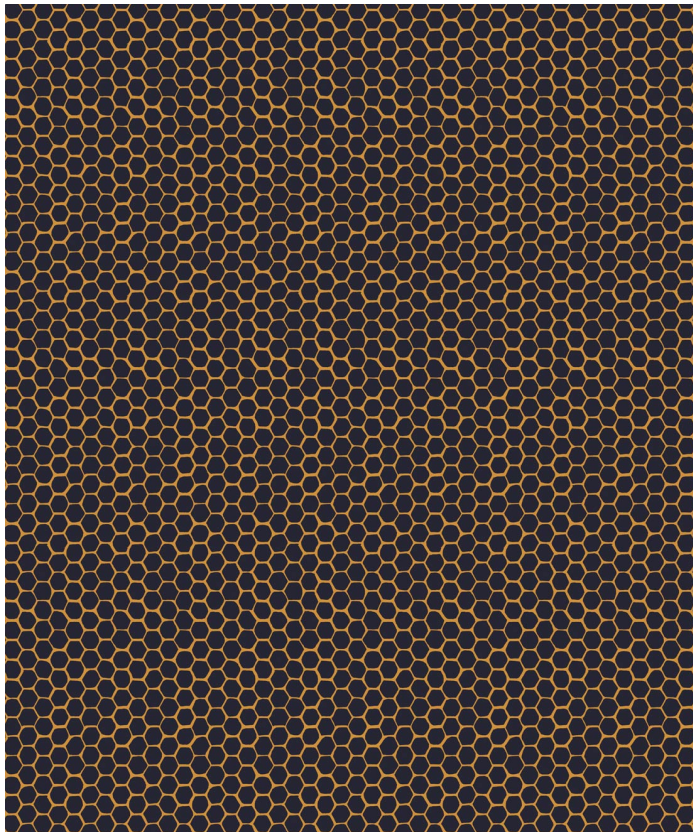

Honeycomb Geo Wallpaper

The modern yet timeless Honeycomb Geo wallpaper is a natural hand-drawn interpretation of the bees' home; their honeybee comb and the hexagonal prisms of golden wax they impressively and prolifically build. This simple, yet bold and sophisticated, geometric pattern is a more relaxed take on the structured lines created by these fascinating and the talented little bee and serves as a wonderfully simplistic design to coordinate with the other similarly-themed wallpaper in this collection.

ROLL DIMENSIONS	24" (61.5cm) x 33ft (10.05m)
MATERIAL/BASE	Matte Non-Woven
PATTERN REPEAT	8.6" (22cm)
PATTERN MATCH	Straight Match
FINISH	Pre-trimmed Butt Join
CLEANABILITY	Spongeable
USAGE	Domestic & Commercial

SUSTAINABILITY

- Made to order within 5-7 business days using the latest eco-friendly printing tech. That means no over-production and waste like regular wallpaper brands.
- Our PVC Free wallpaper base is sourced from sustainably managed forests.
- We print all wallpapers using odorless water-based ink. GREENGUARD GOLD Certified to standards for low chemical emissions into indoor air.
- Milton & King's wallpapers are of the highest quality, are environmentally friendly, and totally 100% vinyl-free.