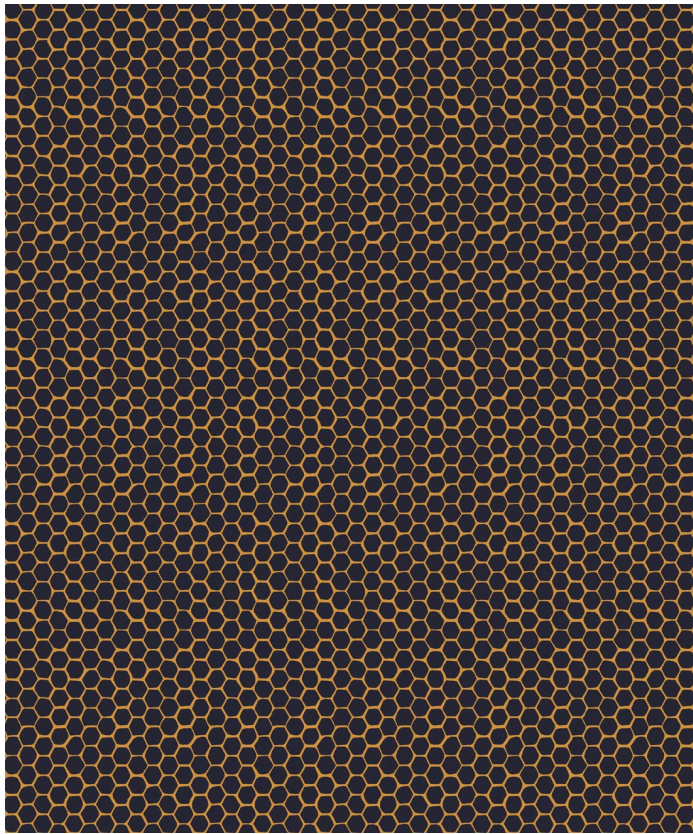

Honeycomb Geo Wallpaper

The modern yet timeless Honeycomb Geo wallpaper is a natural hand-drawn interpretation of the bees' home; their honeybee comb and the hexagonal prisms of golden wax they impressively and prolifically build. This simple, yet bold and sophisticated, geometric pattern is a more relaxed take on the structured lines created by these fascinating and the talented little bee and serves as a wonderfully simplistic design to coordinate with the other similarly-themed wallpaper in this collection.

| | |
|-----------------|------------------------------|
| ROLL DIMENSIONS | 24" (61.5cm) x 33ft (10.05m) |
| MATERIAL/BASE | Matte Non-Woven |
| PATTERN REPEAT | 8.6" (22cm) |
| PATTERN MATCH | Straight Match |
| FINISH | Pre-trimmed Butt Join |
| CLEANABILITY | Spongeable |
| USAGE | Domestic & Commercial |

SUSTAINABILITY

- Made to order within 5-7 business days using the latest eco-friendly printing tech. That means no over-production and waste like regular wallpaper brands.
- Our PVC Free wallpaper base is sourced from sustainably managed forests.
- We print all wallpapers using odorless water-based ink. GREENGUARD GOLD Certified to standards for low chemical emissions into indoor air.
- Milton & King's wallpapers are of the highest quality, are environmentally friendly, and totally 100% vinyl-free.