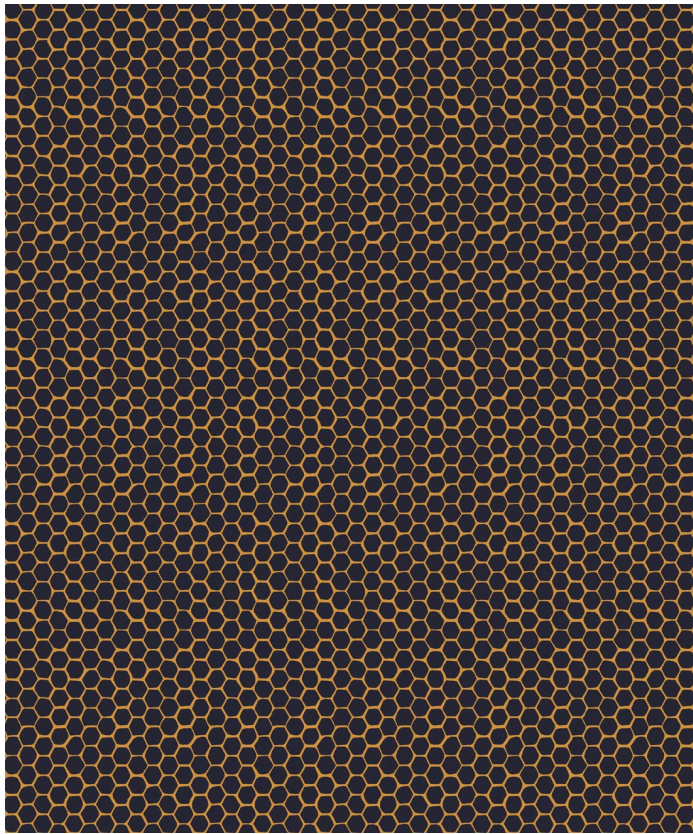

Honeycomb Geo Wallpaper

The modern yet timeless Honeycomb Geo wallpaper is a natural hand-drawn interpretation of the bees' home; their honeybee comb and the hexagonal prisms of golden wax they impressively and prolifically build. This simple, yet bold and sophisticated, geometric pattern is a more relaxed take on the structured lines created by these fascinating and the talented little bee and serves as a wonderfully simplistic design to coordinate with the other similarly-themed wallpaper in this collection.

ROLL DIMENSIONS	24" (61.5cm) x 33ft (10.05m)
MATERIAL/BASE	Matte Non-Woven
PATTERN REPEAT	8.6" (22cm)
PATTERN MATCH	Straight Match
FINISH	Pre-trimmed Butt Join
CLEANABILITY	Spongeable
USAGE	Domestic & Commercial

SUSTAINABILITY

- Made to order within 5-7 business days using the latest eco-friendly printing tech. That means no over-production and waste like regular wallpaper brands.
- Our PVC Free wallpaper base is sourced from sustainably managed forests.
- We print all wallpapers using odorless water-based ink. GREENGUARD GOLD Certified to standards for low chemical emissions into indoor air.
- Milton & King's wallpapers are of the highest quality, are environmentally friendly, and totally 100% vinyl-free.