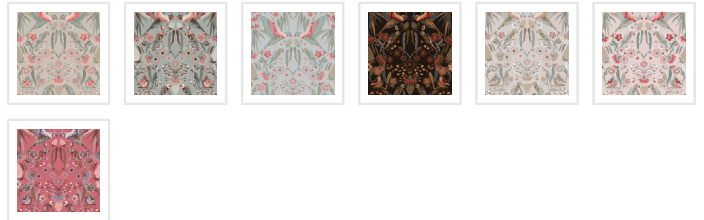

ROLL DIMENSIONS	24.2" (61.5cm) x 33ft (10.05m)
PATTERN REPEAT	67" (170cm)
PATTERN MATCH	Straight Match
FINISH	Pre-trimmed Butt Join
CLEANABILITY	Washable
USAGE	Domestic & Commercial
PRODUCT CODE	HOH012

SUSTAINABILITY

- Made to order within 2-5 days using the latest eco-friendly printing tech. That means no over-production and waste like regular wallpaper brands.
- Our PVC Free wallpaper base is sourced from sustainably managed forests.
- We print all wallpapers using odorless water-based ink. GREENGUARD GOLD Certified to standards for low chemical emissions into indoor air.
- Milton & King's wallpapers are of the highest quality, are environmentally friendly, and totally 100% vinyl-free.

MILTON & KING

SHOWROOM ADDRESS & OPENING HOURS

Phone: (469) 372 5774   Mon to Fri: 9am-5pm
900 Dragon Street   Saturday: Closed
Dallas Texas 75207   Sunday: Closed

GENERAL ENQUIRIES, ORDER & PRODUCTS

[(469) 372 5774](tel:(469)3725774)
8am – 5pm PST / Mon – Fri
support@miltonandking.com
www.miltonandking.com

BATCHING & DELIVERY

- **Note:** Samples of this wallpaper are provided for review of the material, pattern scale and print technique – they are not intended to be used for color matching purposes. There can be slight shifts in color between runs, so your wallpaper may vary slightly from sample coloring.
- Please ensure that you order the correct amount as we do not guarantee that rolls printed in different batches will be an exact match.
- All Milton & King orders are printed and shipped with love from Dallas, Texas.
- Industry leading production times on all orders.