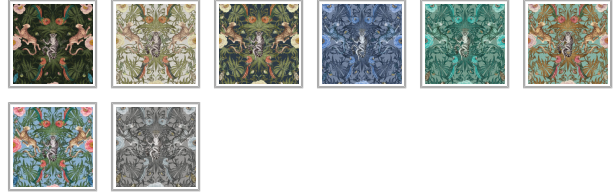

[KINGDOM HOME](#)

Green Magic Wallpaper

Organic symmetry meets the flowing beauty of the Art Nouveau aesthetic in Green Magic. Inspired by the intricate forms found in nature, this imaginative design weaves swirling tendrils, leopards and lemurs into a captivating pattern. It is a bold expression of nature's rhythm and artistry created for those who appreciate design with personality and depth.