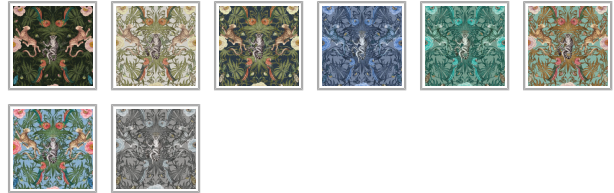

# Green Magic Wallpaper

Organic symmetry meets the flowing beauty of the Art Nouveau aesthetic in Green Magic. Inspired by the intricate forms found in nature, this imaginative design weaves swirling tendrils, leopards and lemurs into a captivating pattern. It is a bold expression of nature's rhythm and artistry created for those who appreciate design with personality and depth.