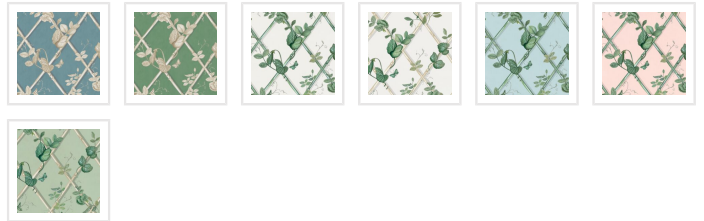

Grande Ivy Wallpaper

Create a soothing indoor sanctuary with the Grande Ivy Wallpaper from Maine House Interiors. This effortlessly elegant design is overflowing with verdant foliage, creating a serene backdrop that will suit any interior, from the fresh and contemporary to a more traditional aesthetic. Renowned as a symbol of growth and vitality, the ivy plant is the perfect addition to a space that needs to feel harmonious and tranquil, to invite guests to relax and embrace the rejuvenating power of nature. This simple, yet powerful design will easily harmonize with existing décor and allow your furnishings to truly shine.

Manufactured as a double width design (set) requiring 2 rolls, A+B to complete the horizontal repeat. One set is equivalent to 133 sq. ft. or (12.3 sq. m.).

ROLL DIMENSIONS	24" (61.5cm) x 33ft (10.05m)
PATTERN REPEAT	33" (84cm)
PATTERN MATCH	Straight Match
FINISH	Pre-trimmed Butt Join
CLEANABILITY	Washable
USAGE	Domestic & Commercial
PRODUCT CODE	MHI009