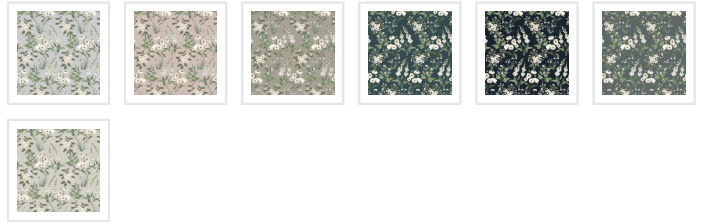

# Garden Delight Wallpaper

The enchanting Garden Delight design shows a delicate interplay of moonlit whites and subtle cream floral motifs creating a serene design that evokes a sense of calm and purity. Poppies, foxgloves, hawthorn blossoms, snowdrops and mallows are just some of the botanical elements delicately illustrated in this design bringing the essence of a moonlit garden indoors. The timeless elegance and neutral tones make it a versatile choice for any room, providing a canvas for both modern and classic styles.

ROLL DIMENSIONS	24" (61.5cm) x 33ft (10.05m)
MATERIAL/BASE	Low Sheen Non-Woven
PATTERN REPEAT	40.2" (102cm)
PATTERN MATCH	Straight Match
FINISH	Pre-trimmed Butt Join
CLEANABILITY	Extra Washable
USAGE	Domestic & Commercial
PRODUCT CODE	WR559HC