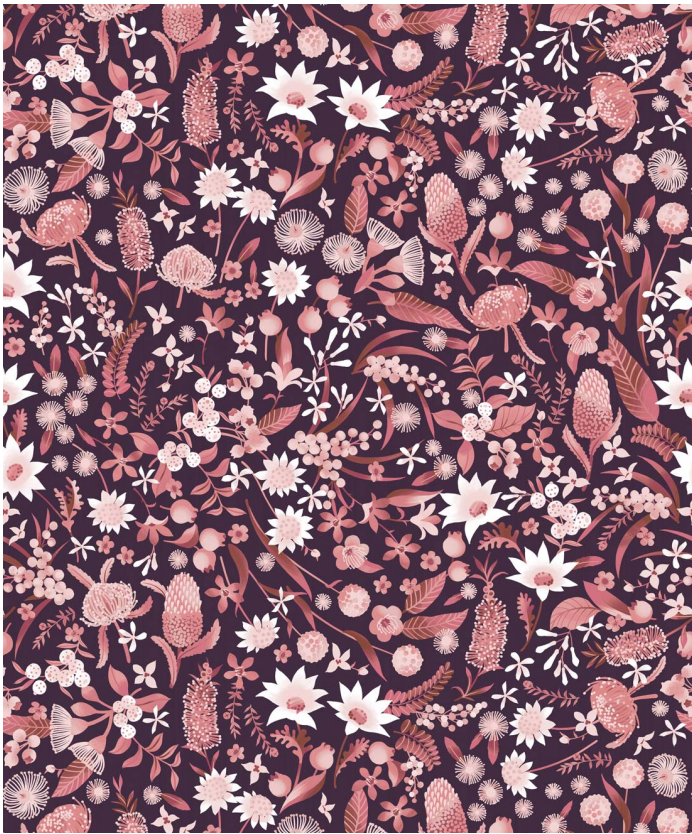

Forest Floral Wallpaper

Forest Floral is a rich, full, floral wallpaper design, featuring a smorgasbord of stunning Australian native flowers. With an intricate interlocking pattern and organic, flowing composition, its effect is dramatic. You'll find Banksias, Flannel Flowers, Bottlebrush, Wattle, Gum Blossoms, and Christmas Bush, to name just a few of the flowers in this lush design. Combining a modern aesthetic with a hint of folk, Forest Floral will work in a wide variety of spaces. With numerous color palettes to choose from, you will find something perfect for your space.

ROLL DIMENSIONS	24" (61.5cm) x 33ft (10.05m)
MATERIAL/BASE	Matte Non-Woven
PATTERN REPEAT	21.2" (54cm)
PATTERN MATCH	Straight Match
FINISH	Pre-trimmed Butt Join
CLEANABILITY	Spongeable
USAGE	Domestic & Commercial
PRODUCT CODE	WR482ES

BATCHING & DELIVERY

- **Note:** Samples of this wallpaper are provided for review of the material, pattern scale and print technique – they are not intended to be used for color matching purposes. There can be slight shifts in color between runs, so your wallpaper may vary slightly from sample coloring.
- Please ensure that you order the correct amount as we do not guarantee that rolls printed in different batches will be an exact match.
- All Milton & King orders are printed and shipped with love from Dallas, Texas.
- Industry leading production times on all orders.