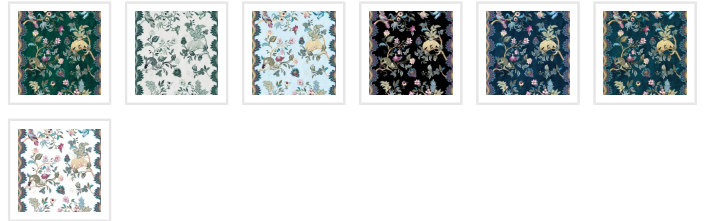

Fantasia Wilds Wallpaper

Step into a whimsical world with the breathtaking Fantasia Wilds wallpaper design created by Iryna Ruggeri. Adorn your space with vibrant colors, intricate details, and enchanting chameleons, parrots and pangolins. Let nature's magic inspire you in a decorative and colorful paradise. This remarkable design is not only visually stunning but also incredibly versatile, making it a perfect addition to any room, including kids' spaces. Choose from a variety of colorways to match your style. Elevate your interior with this captivating masterpiece and unleash your creativity.

Manufactured as a double width design (set) requiring 2 rolls, A+B to complete the horizontal repeat. One set is equivalent to 133 sq. ft. or (12.3 sq. m.).

ROLL DIMENSIONS	24" (61.5cm) x 33ft (10.05m)
PATTERN REPEAT	39.4" (100cm)
PATTERN MATCH	Straight Match
FINISH	Pre-trimmed Butt Join
CLEANABILITY	Washable
USAGE	Domestic & Commercial
PRODUCT CODE	WR571IR