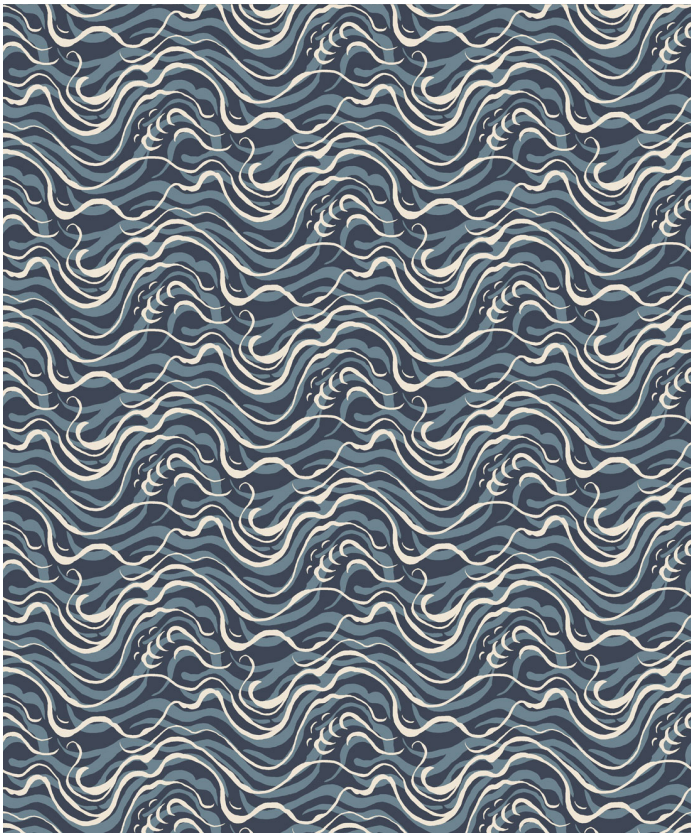

Edo Wallpaper

Edo pays homage to traditional Japanese art forms, reinterpreting their timeless motifs with a modern sensibility. Its repeating lines and shapes suggest waves, scales, and flowing movement, balancing structure with fluidity.

Versatile and sophisticated, Edo brings cultural richness and crafted elegance to interiors, whether used as a subtle backdrop or a statement wall.

ROLL DIMENSIONS	24" (61.5cm) x 33ft (10.05m)
MATERIAL/BASE	Matte Non-woven
PATTERN REPEAT	6.1" (15.5cm)
PATTERN MATCH	Offset Match - Half Drop
FINISH	Pre-trimmed Butt Join
CLEANABILITY	Spongeable
USAGE	Domestic & Commercial
APPLICATION	Paste The Wall
REMOVAL	Strippable