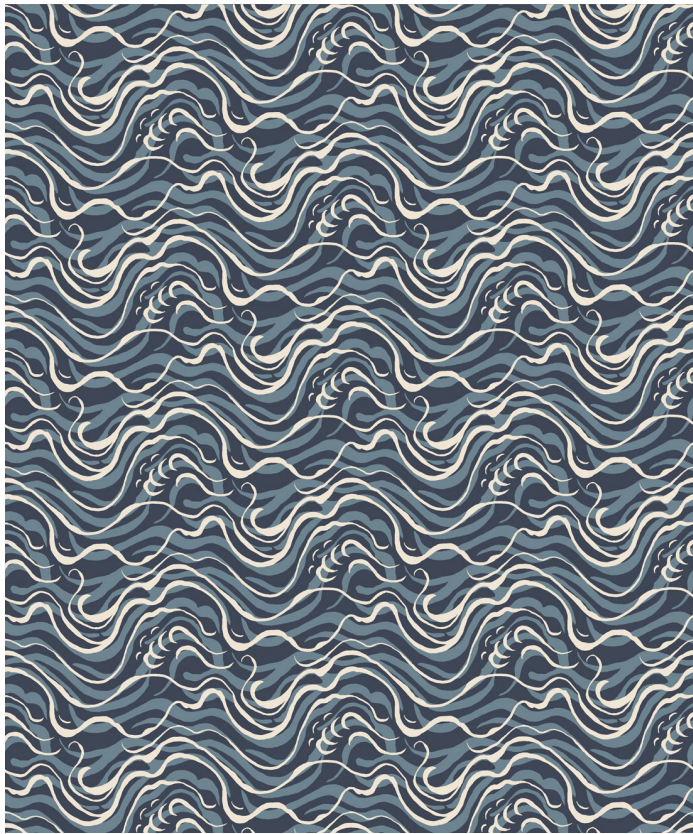

# Edo Wallpaper

Edo pays homage to traditional Japanese art forms, reinterpreting their timeless motifs with a modern sensibility. Its repeating lines and shapes suggest waves, scales, and flowing movement, balancing structure with fluidity.

Versatile and sophisticated, Edo brings cultural richness and crafted elegance to interiors, whether used as a subtle backdrop or a statement wall.

ROLL DIMENSIONS	24" (61.5cm) x 33ft (10.05m)
MATERIAL/BASE	Matte Non-woven
PATTERN REPEAT	6.1" (15.5cm)
PATTERN MATCH	Offset Match - Half Drop
FINISH	Pre-trimmed Butt Join
CLEANABILITY	Spongeable
USAGE	Domestic & Commercial
APPLICATION	Paste The Wall
REMOVAL	Strippable