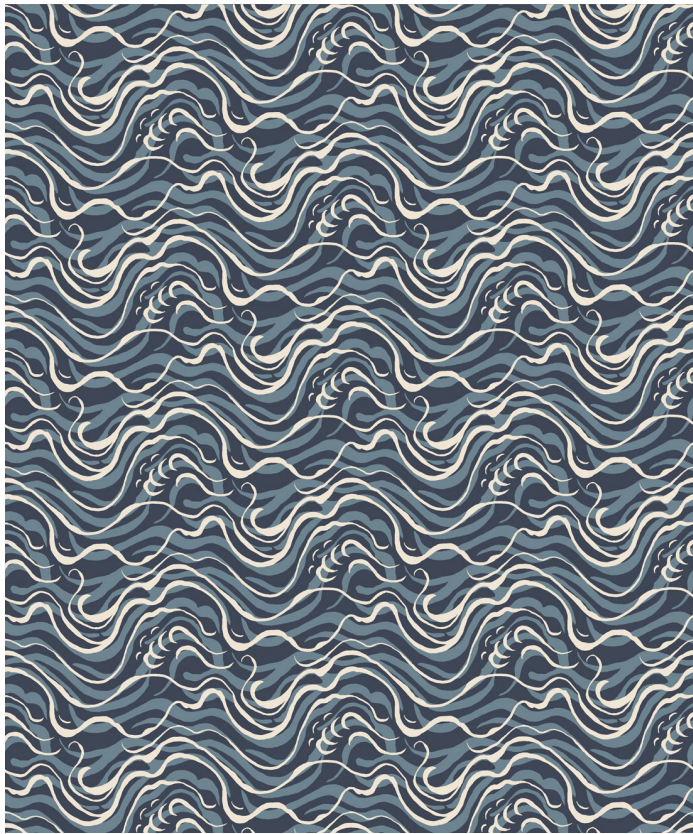

Edo Wallpaper

Edo pays homage to traditional Japanese art forms, reinterpreting their timeless motifs with a modern sensibility. Its repeating lines and shapes suggest waves, scales, and flowing movement, balancing structure with fluidity.

Versatile and sophisticated, Edo brings cultural richness and crafted elegance to interiors, whether used as a subtle backdrop or a statement wall.

ROLL DIMENSIONS	24" (61.5cm) x 33ft (10.05m)
MATERIAL/BASE	Matte Non-woven
PATTERN REPEAT	6.1" (15.5cm)
PATTERN MATCH	Offset Match - Half Drop
FINISH	Pre-trimmed Butt Join
CLEANABILITY	Spongeable
USAGE	Domestic & Commercial
APPLICATION	Paste The Wall
REMOVAL	Strippable