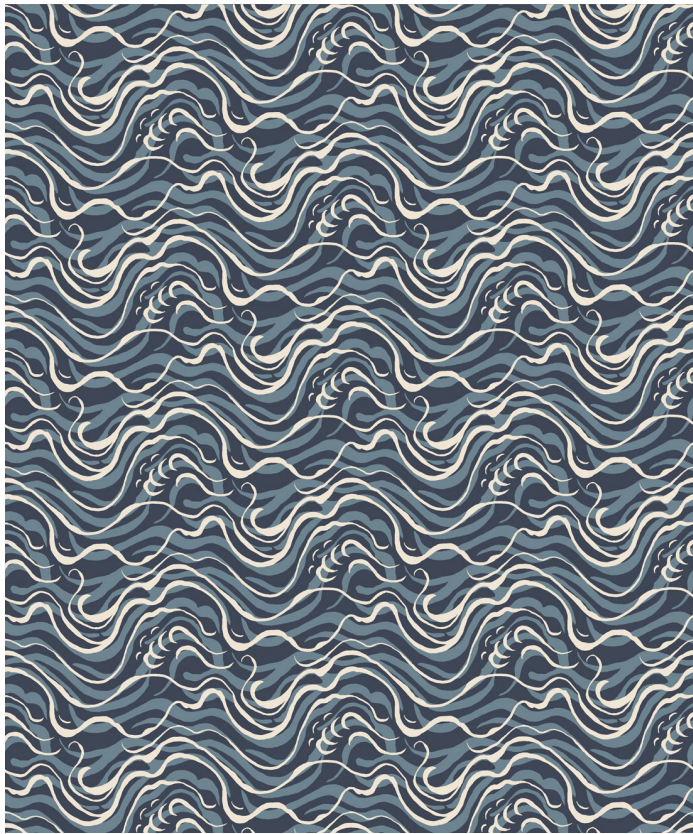

Edo Wallpaper

Edo pays homage to traditional Japanese art forms, reinterpreting their timeless motifs with a modern sensibility. Its repeating lines and shapes suggest waves, scales, and flowing movement, balancing structure with fluidity.

Versatile and sophisticated, Edo brings cultural richness and crafted elegance to interiors, whether used as a subtle backdrop or a statement wall.

ROLL DIMENSIONS	24" (61.5cm) x 33ft (10.05m)
MATERIAL/BASE	Matte Non-woven
PATTERN REPEAT	6.1" (15.5cm)
PATTERN MATCH	Offset Match - Half Drop
FINISH	Pre-trimmed Butt Join
CLEANABILITY	Spongeable
USAGE	Domestic & Commercial
ADHESIVE	Paste The Wall
REMOVAL	Strippable