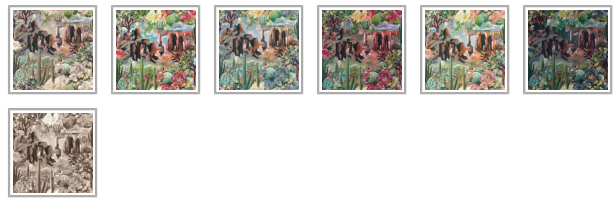

MILTON & KING STUDIO

Desert Skies Mural

Add a sense of warmth, serenity and adventure to your home with the Desert Skies mural. A painterly landscape featuring sprawling canyons alongside luscious cacti, flora and succulents, Desert Skies is a symphony of color and contrast. Each colorway showcases a different textural sky, from the fiery sunset hues and inky blues of midnight to the soft pastels of a rising sun, each version is a testament to the everchanging beauty of one of nature's most captivating landscapes. Designed as a 6 panel repeating mural to convey the grandeur of its rugged terrain whilst ensuring versatility, this design was originally hand-painted in our UK studio, and is available in seven stunning colorways to suit any interior.

Designed as panels that are 129.92" (330cm) high x 24" (61.5cm) wide.

This mural comes as as a two roll set (ROLL A & B). Each roll comes with 3 panels. The horizontal pattern will repeat every 6 panels. Install all of ROLL A, followed by all of ROLL B.