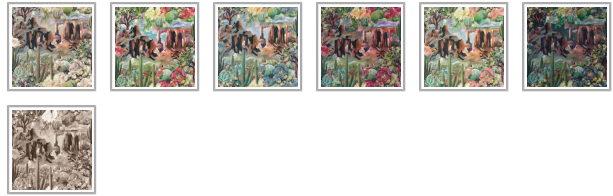

MILTON & KING STUDIO

Desert Skies Mural

Add a sense of warmth, serenity and adventure to your home with the Desert Skies mural. A painterly landscape featuring sprawling canyons alongside luscious cacti, flora and succulents, Desert Skies is a symphony of color and contrast. Each colorway showcases a different textural sky, from the fiery sunset hues and inky blues of midnight to the soft pastels of a rising sun, each version is a testament to the everchanging beauty of one of nature's most captivating landscapes. Designed as a 6 panel repeating mural to convey the grandeur of its rugged terrain whilst ensuring versatility, this design was originally hand-painted in our UK studio, and is available in seven stunning colorways to suit any interior.

Designed as panels that are 129.92" (330cm) high x 24" (61.5cm) wide.

This mural comes as as a two roll set (ROLL A & B). Each roll comes with 3 panels. The horizontal pattern will repeat every 6 panels. Install all of ROLL A, followed by all of ROLL B.