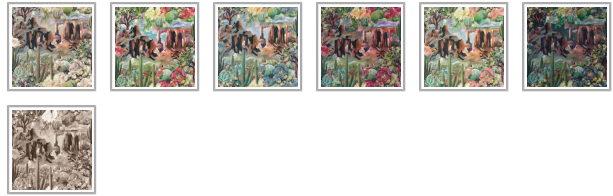

# Desert Skies Mural

Add a sense of warmth, serenity and adventure to your home with the Desert Skies mural. A painterly landscape featuring sprawling canyons alongside luscious cacti, flora and succulents, Desert Skies is a symphony of color and contrast. Each colorway showcases a different textural sky, from the fiery sunset hues and inky blues of midnight to the soft pastels of a rising sun, each version is a testament to the everchanging beauty of one of nature's most captivating landscapes. Designed as a 6 panel repeating mural to convey the grandeur of its rugged terrain whilst ensuring versatility, this design was originally hand-painted in our UK studio, and is available in seven stunning colorways to suit any interior.

Designed as panels that are 129.92" (330cm) high x 24" (61.5cm) wide.

This mural comes as as a two roll set (ROLL A & B). Each roll comes with 3 panels. The horizontal pattern will repeat every 6 panels. Install all of ROLL A, followed by all of ROLL B.