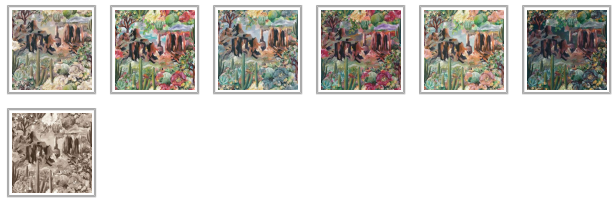

# Desert Skies Mural

Add a sense of warmth, serenity and adventure to your home with the Desert Skies mural. A painterly landscape featuring sprawling canyons alongside luscious cacti, flora and succulents, Desert Skies is a symphony of color and contrast. Each colorway showcases a different textural sky, from the fiery sunset hues and inky blues of midnight to the soft pastels of a rising sun, each version is a testament to the everchanging beauty of one of nature's most captivating landscapes. Designed as a 6 panel repeating mural to convey the grandeur of its rugged terrain whilst ensuring versatility, this design was originally hand-painted in our UK studio, and is available in seven stunning colorways to suit any interior.

Designed as panels that are 129.92" (330cm) high x 24" (61.5cm) wide.

This mural comes as as a two roll set (ROLL A & B). Each roll comes with 3 panels. The horizontal pattern will repeat every 6 panels. Install all of ROLL A, followed by all of ROLL B.