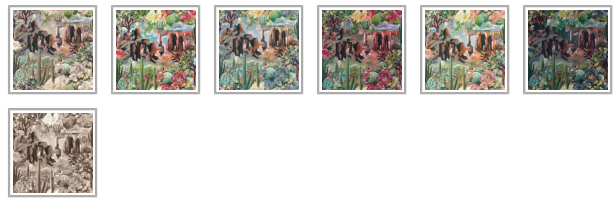

MILTON & KING STUDIO

Desert Skies Mural

Add a sense of warmth, serenity and adventure to your home with the Desert Skies mural. A painterly landscape featuring sprawling canyons alongside luscious cacti, flora and succulents, Desert Skies is a symphony of color and contrast. Each colorway showcases a different textural sky, from the fiery sunset hues and inky blues of midnight to the soft pastels of a rising sun, each version is a testament to the everchanging beauty of one of nature's most captivating landscapes. Designed as a 6 panel repeating mural to convey the grandeur of its rugged terrain whilst ensuring versatility, this design was originally hand-painted in our UK studio, and is available in seven stunning colorways to suit any interior.

Designed as panels that are 129.92" (330cm) high x 24" (61.5cm) wide.

This mural comes as a two roll set (ROLL A & B). Each roll comes with 3 panels. The horizontal pattern will repeat every 6 panels. Install all of ROLL A, followed by all of ROLL B.