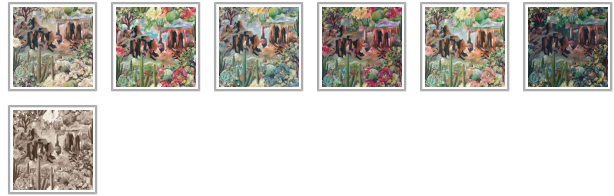

MILTON & KING STUDIO

Desert Skies Mural

Add a sense of warmth, serenity and adventure to your home with the Desert Skies mural. A painterly landscape featuring sprawling canyons alongside luscious cacti, flora and succulents, Desert Skies is a symphony of color and contrast. Each colorway showcases a different textural sky, from the fiery sunset hues and inky blues of midnight to the soft pastels of a rising sun, each version is a testament to the everchanging beauty of one of nature's most captivating landscapes. Designed as a 6 panel repeating mural to convey the grandeur of its rugged terrain whilst ensuring versatility, this design was originally hand-painted in our UK studio, and is available in seven stunning colorways to suit any interior.

Designed as panels that are 129.92" (330cm) high x 24" (61.5cm) wide.

This mural comes as a two roll set (ROLL A & B). Each roll comes with 3 panels. The horizontal pattern will repeat every 6 panels. Install all of ROLL A, followed by all of ROLL B.