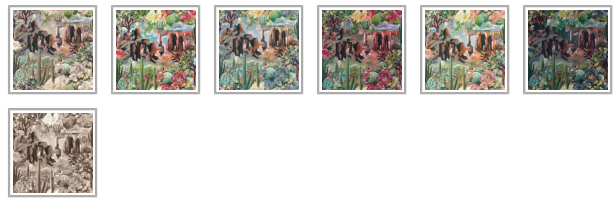

# Desert Skies Mural

Add a sense of warmth, serenity and adventure to your home with the Desert Skies mural. A painterly landscape featuring sprawling canyons alongside luscious cacti, flora and succulents, Desert Skies is a symphony of color and contrast. Each colorway showcases a different textural sky, from the fiery sunset hues and inky blues of midnight to the soft pastels of a rising sun, each version is a testament to the everchanging beauty of one of nature's most captivating landscapes. Designed as a 6 panel repeating mural to convey the grandeur of its rugged terrain whilst ensuring versatility, this design was originally hand-painted in our UK studio, and is available in seven stunning colorways to suit any interior.

Designed as panels that are 129.92" (330cm) high x 24" (61.5cm) wide.

This mural comes as as a two roll set (ROLL A & B). Each roll comes with 3 panels. The horizontal pattern will repeat every 6 panels. Install all of ROLL A, followed by all of ROLL B.