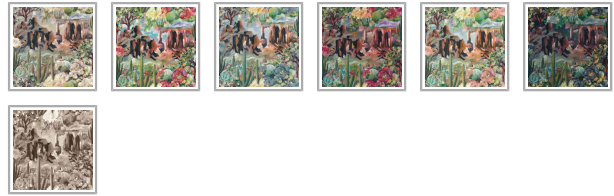

# Desert Skies Mural

Add a sense of warmth, serenity and adventure to your home with the Desert Skies mural. A painterly landscape featuring sprawling canyons alongside luscious cacti, flora and succulents, Desert Skies is a symphony of color and contrast. Each colorway showcases a different textural sky, from the fiery sunset hues and inky blues of midnight to the soft pastels of a rising sun, each version is a testament to the everchanging beauty of one of nature's most captivating landscapes. Designed as a 6 panel repeating mural to convey the grandeur of its rugged terrain whilst ensuring versatility, this design was originally hand-painted in our UK studio, and is available in seven stunning colorways to suit any interior.

Designed as panels that are 129.92" (330cm) high x 24" (61.5cm) wide.

This mural comes as as a two roll set (ROLL A & B). Each roll comes with 3 panels. The horizontal pattern will repeat every 6 panels. Install all of ROLL A, followed by all of ROLL B.