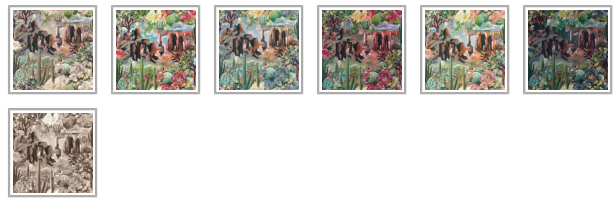

# Desert Skies Mural

Add a sense of warmth, serenity and adventure to your home with the Desert Skies mural. A painterly landscape featuring sprawling canyons alongside luscious cacti, flora and succulents, Desert Skies is a symphony of color and contrast. Each colorway showcases a different textural sky, from the fiery sunset hues and inky blues of midnight to the soft pastels of a rising sun, each version is a testament to the everchanging beauty of one of nature's most captivating landscapes. Designed as a 6 panel repeating mural to convey the grandeur of its rugged terrain whilst ensuring versatility, this design was originally hand-painted in our UK studio, and is available in seven stunning colorways to suit any interior.

Designed as panels that are 129.92" (330cm) high x 24" (61.5cm) wide.

This mural comes as a two roll set (ROLL A & B). Each roll comes with 3 panels. The horizontal pattern will repeat every 6 panels. Install all of ROLL A, followed by all of ROLL B.