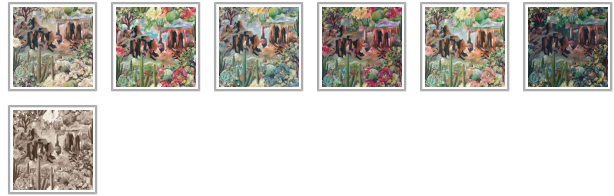

# Desert Skies Mural

Add a sense of warmth, serenity and adventure to your home with the Desert Skies mural. A painterly landscape featuring sprawling canyons alongside luscious cacti, flora and succulents, Desert Skies is a symphony of color and contrast. Each colorway showcases a different textural sky, from the fiery sunset hues and inky blues of midnight to the soft pastels of a rising sun, each version is a testament to the everchanging beauty of one of nature's most captivating landscapes. Designed as a 6 panel repeating mural to convey the grandeur of its rugged terrain whilst ensuring versatility, this design was originally hand-painted in our UK studio, and is available in seven stunning colorways to suit any interior.

Designed as panels that are 129.92" (330cm) high x 24" (61.5cm) wide.

This mural comes as a two roll set (ROLL A & B). Each roll comes with 3 panels. The horizontal pattern will repeat every 6 panels. Install all of ROLL A, followed by all of ROLL B.