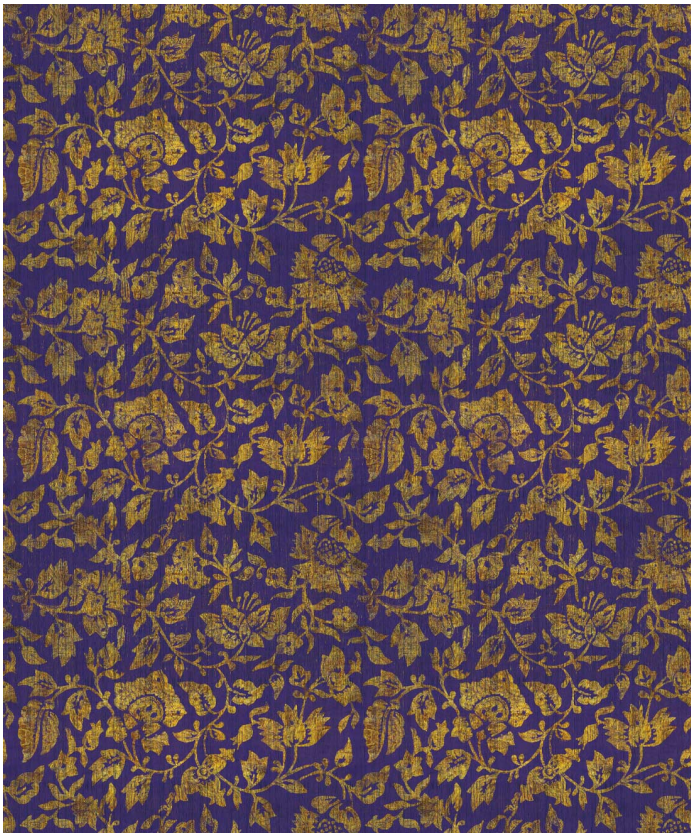

# Damask Bloom Wallpaper

Damask Bloom Wallpaper is inspired by Mediterranean cultural traditional floral decoration with the appearance of woven textured velvet tapestries. It is available in six unique colorways, featuring a repeating motif with a gilded patina. The regular horizontal repeat adds to the detailed nature of the design and makes it easy to match when installing. Bloom evokes the timeless sounds of the oud, the ney, or the zither delicately drifting through a secret walled garden, or a languid breeze wafting over leaves, vines, and blooms of a Mediterranean vineyard.

## SPECIFICATIONS

ROLL DIMENSIONS	24" (61.5cm) x 33ft (10.05m)
PATTERN REPEAT	29.5" (75cm)
PATTERN MATCH	Straight Match
FINISH	Pre-trimmed Butt Join
CLEANABILITY	Washable
USAGE	Domestic & Commercial
PRODUCT CODE	SIM163W