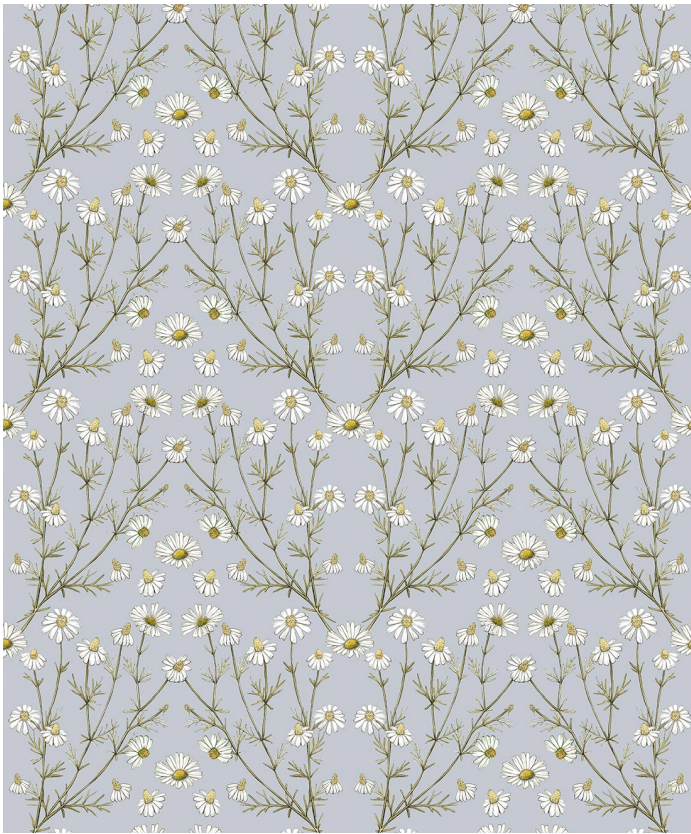

Daisy Damask Wallpaper

Daisy Damask wallpaper blends timeless elegance with a contemporary twist. Inspired by nature's wonder, this design exudes a sense of tranquility and sophistication. The background hues of pastel pinks and baby blues infuse a soft touch, while the darker tones add a sense of balance. The design draws inspiration from the Art Nouveau movement and the French damask style of nineteenth century.

ROLL DIMENSIONS	24" (61.5cm) x 33ft (10.05m)
MATERIAL/BASE	Low Sheen Non-Woven
PATTERN REPEAT	15.5" (39.5cm)
PATTERN MATCH	Straight Match
FINISH	Pre-trimmed Butt Join
CLEANABILITY	Washable
USAGE	Domestic & Commercial
PRODUCT CODE	WR558HC

BATCHING & DELIVERY

- **Note:** Samples of this wallpaper are provided for review of the material, pattern scale and print technique – they are not intended to be used for color matching purposes. There can be slight shifts in color between runs, so your wallpaper may vary slightly from sample coloring.
- Please ensure that you order the correct amount as we do not guarantee that rolls printed in different batches will be an exact match.
- All Milton & King orders are printed and shipped with love from Dallas, Texas.
- Industry leading production times on all orders.