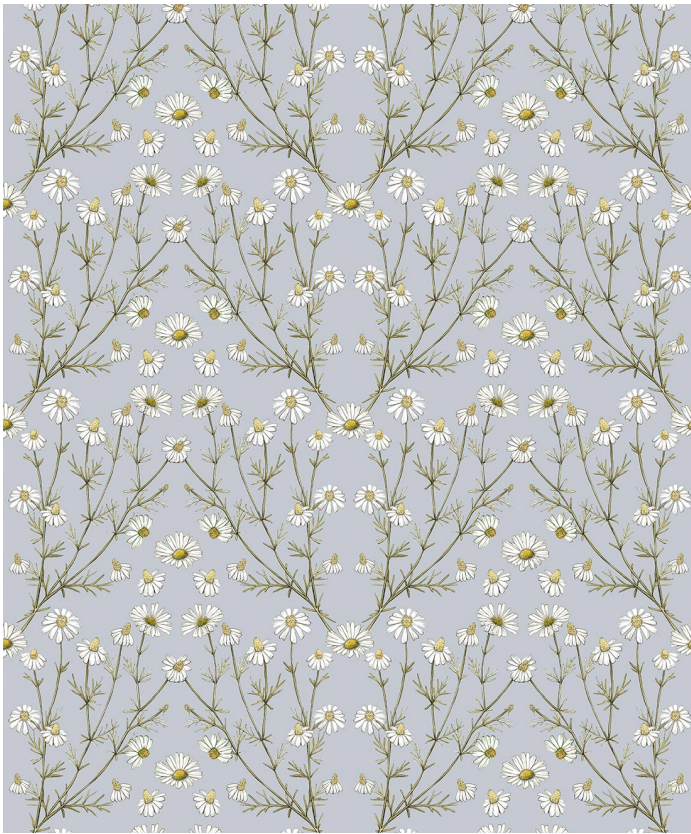

Daisy Damask Wallpaper

Daisy Damask wallpaper blends timeless elegance with a contemporary twist. Inspired by nature's wonder, this design exudes a sense of tranquility and sophistication. The background hues of pastel pinks and baby blues infuse a soft touch, while the darker tones add a sense of balance. The design draws inspiration from the Art Nouveau movement and the French damask style of nineteenth century.

SUSTAINABILITY

- Made to order within 2-5 days using the latest eco-friendly printing tech. That means no over-production and waste like regular wallpaper brands.
- Our PVC Free wallpaper base is sourced from sustainably managed forests.
- We print all wallpapers using odorless water-based ink. GREENGUARD GOLD Certified to standards for low chemical emissions into indoor air.
- Milton & King's wallpapers are of the highest quality, are environmentally friendly, and totally 100% vinyl-free.

ROLL DIMENSIONS	24" (61.5cm) x 33ft (10.05m)
PATTERN REPEAT	15.5" (39.5cm)
PATTERN MATCH	Straight Match
FINISH	Pre-trimmed Butt Join
CLEANABILITY	Washable
USAGE	Domestic & Commercial
PRODUCT CODE	WR558HC

BATCHING & DELIVERY

- **Note:** Samples of this wallpaper are provided for review of the material, pattern scale and print technique – they are not intended to be used for color matching purposes. There can be slight shifts in color between runs, so your wallpaper may vary slightly from sample coloring.
- Please ensure that you order the correct amount as we do not guarantee that rolls printed in different batches will be an exact match.
- All Milton & King orders are printed and shipped with love from Dallas, Texas.
- Industry leading production times on all orders.