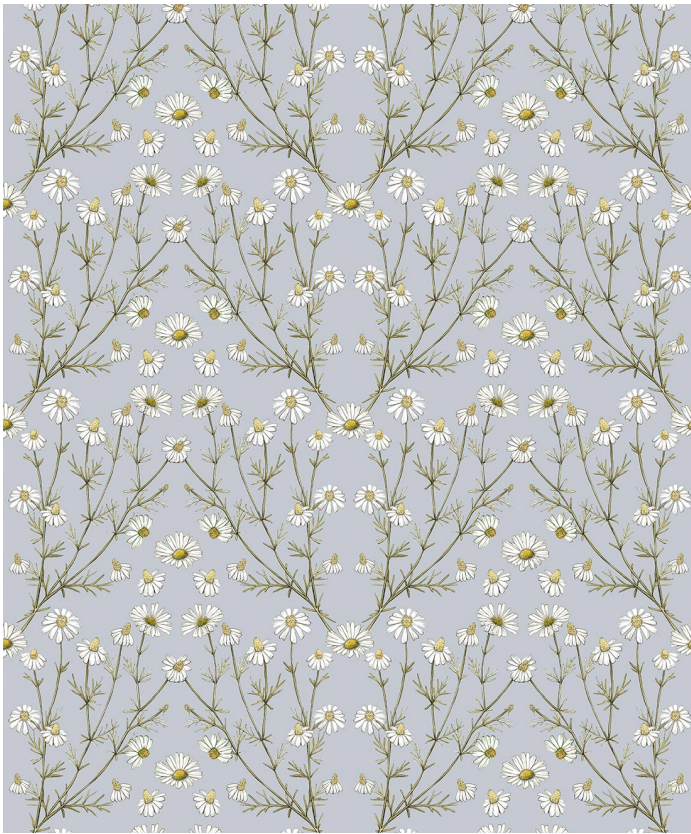

# Daisy Damask Wallpaper

Daisy Damask wallpaper blends timeless elegance with a contemporary twist. Inspired by nature's wonder, this design exudes a sense of tranquility and sophistication. The background hues of pastel pinks and baby blues infuse a soft touch, while the darker tones add a sense of balance. The design draws inspiration from the Art Nouveau movement and the French damask style of nineteenth century.

## SUSTAINABILITY

- Made to order within 2-5 days using the latest eco-friendly printing tech. That means no over-production and waste like regular wallpaper brands.
- Our PVC Free wallpaper base is sourced from sustainably managed forests.
- We print all wallpapers using odorless water-based ink. GREENGUARD GOLD Certified to standards for low chemical emissions into indoor air.
- Milton & King's wallpapers are of the highest quality, are environmentally friendly, and totally 100% vinyl-free.

ROLL DIMENSIONS	24" (61.5cm) x 33ft (10.05m)
PATTERN REPEAT	15.5" (39.5cm)
PATTERN MATCH	Straight Match
FINISH	Pre-trimmed Butt Join
CLEANABILITY	Washable
USAGE	Domestic & Commercial
PRODUCT CODE	WR558HC

## BATCHING & DELIVERY

- **Note:** Samples of this wallpaper are provided for review of the material, pattern scale and print technique – they are not intended to be used for color matching purposes. There can be slight shifts in color between runs, so your wallpaper may vary slightly from sample coloring.
- Please ensure that you order the correct amount as we do not guarantee that rolls printed in different batches will be an exact match.
- All Milton & King orders are printed and shipped with love from Dallas, Texas.
- Industry leading production times on all orders.